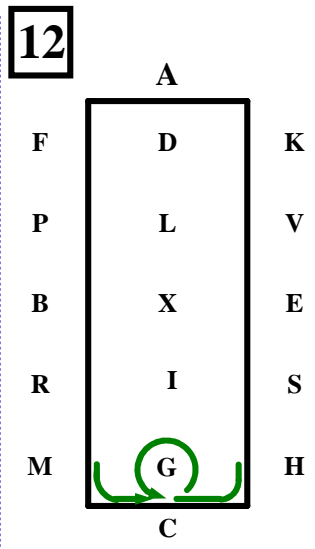

1

A – X Enter at Working Trot.
X.....Halt.....Salute.

2

XCM.....Collected Trot.

3

MXK.....Extended Trot.

4

KAF ...Collected Trot.
FB 15m deviation
Pairs reins in one hand

9

XE ..20m half circle left reins at will.
EFADL Working Trot.

10

L Halt 8 seconds.

LXM.....Free Walk.

MC ... Collected Trot.
C..... Circle left 15m.
CH Collected Trot.

HP.....Extended Trot.

PL...Collected Trot reins in one hand, 20m half circle right

LM.....Extended Trot reins in one hand.

MC.....Working Trot reins at will. Loop to the left 20m, Loop to the right 20m. Halt perpendicular to the centre line, driver on centre line.

Rein Back 3 m

EV....Working Trot 20m half Loop to E. Working Trot.