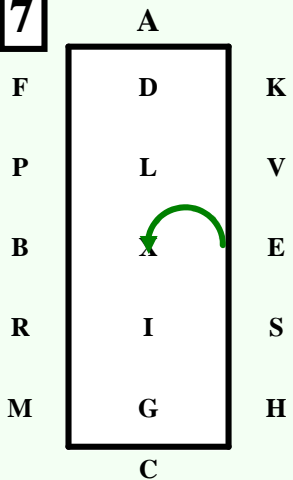

1

A – X Enter at Working Trot.
X.....Halt.....Salute.

2

XCM.....Collected Trot.

3

MXK.....Extended Trot.

4

KAF ...Collected Trot.
FB 15m deviation
Pairs reins in one hand

5

BM Working Trot. 10m deviation
Pairs in one hand.

6

MCH ...Working Trot
(Pairs reins at will)
HE.....Extended Trot.

7

E Collected Trot.
EX20m half circle to the left

8

XBX ... 20m circle right reins in
one hand. Start driver on X
finish horse at X.

LM.....Extended Trot reins in one hand.

MC.....Working Trot reins at will. Loop to the left 20m, Loop to the right 20m. Halt perpendicular to the centre line, driver on centre line.

Rein Back 3 m

EV....Working Trot 20m half Loop to E. Working Trot.