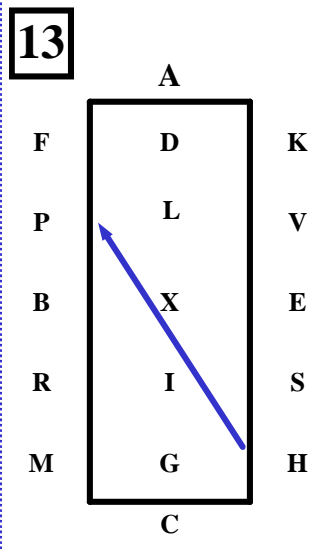

1

A – X Enter at Working Trot.
X.....Halt.....Salute.

2

XCM.....Collected Trot.

3

MXK.....Extended Trot.

4

KAF ...Collected Trot.
FB 15m deviation
Pairs reins in one hand

9

XE ..20m half circle left reins at will.
EFADL Working Trot.

10

L Halt 8 seconds.

LXM.....Free Walk.

MC ... Collected Trot.
C..... Circle left 15m.
CH Collected Trot.

HP.....Extended Trot.

PL...Collected Trot reins in one hand, 20m half circle right

LM.....Extended Trot reins in one hand.

MC.....Working Trot reins at will. Loop to the left 20m, Loop to the right 20m. Halt perpendicular to the centre line, driver on centre line.

Rein Back 3 m

EV....Working Trot 20m half Loop to E. Working Trot.