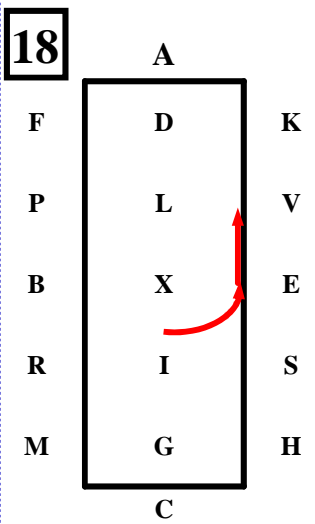

1

A – X Enter at Working Trot.
X.....Halt.....Salute.

2

XCM.....Collected Trot.

3

MXK.....Extended Trot.

4

KAF ...Collected Trot.
FB 15m deviation
Pairs reins in one hand

9

XE ..20m half circle left reins at will.
EFADL Working Trot.

10

L Halt 8 seconds.

LXM.....Free Walk.

MC ... Collected Trot.
C..... Circle left 15m.
CH Collected Trot.

HP.....Extended Trot.

PL...Collected Trot reins in one hand, 20m half circle right

LM.....Extended Trot reins in one hand.

MC.....Working Trot reins at will. Loop to the left 20m, Loop to the right 20m. Halt perpendicular to the centre line, driver on centre line.

Rein Back 3 m

EV....Working Trot 20m half Loop to E. Working Trot.