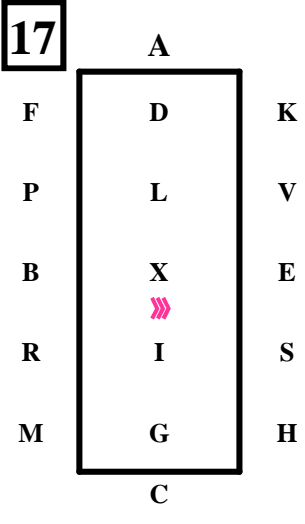

1

A – X Enter at Working Trot.
X.....Halt.....Salute.

2

XCM.....Collected Trot.

3

MXK.....Extended Trot.

4

KAF ...Collected Trot.
FB 15m deviation
Pairs reins in one hand

5

BM Working Trot. 10m deviation
Pairs in one hand.

6

MCH ...Working Trot
(Pairs reins at will)
HE.....Extended Trot.

7

E Collected Trot.
EX20m half circle to the left

8

XBX ... 20m circle right reins in
one hand. Start driver on X
finish horse at X.

9

XE ..20m half circle left reins at will.
EFADL Working Trot.

10

L Halt 8 seconds.

LXM.....Free Walk.

MC ... Collected Trot.
C..... Circle left 15m.
CH Collected Trot.

HP.....Extended Trot.

PL...Collected Trot reins in one hand, 20m half circle right

LM.....Extended Trot reins in one hand.

MC.....Working Trot reins at will. Loop to the left 20m, Loop to the right 20m. Halt perpendicular to the centre line, driver on centre line.

Rein Back 3 m

EV....Working Trot 20m half Loop to E. Working Trot.