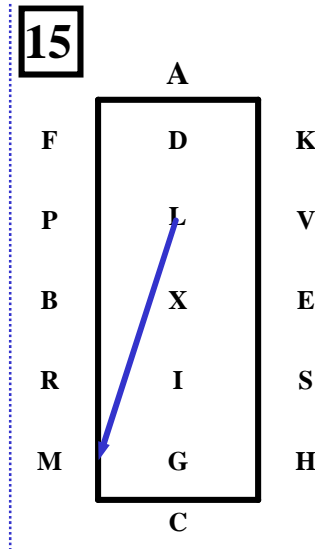

1

A – X Enter at Working Trot.
X.....Halt.....Salute.

2

XCM.....Collected Trot.

3

MXK.....Extended Trot.

4

KAF ...Collected Trot.
FB 15m deviation
Pairs reins in one hand

5

BM Working Trot. 10m deviation
Pairs in one hand.

6

MCH ...Working Trot
(Pairs reins at will)
HE.....Extended Trot.

7

E Collected Trot.
EX20m half circle to the left

8

XBX ... 20m circle right reins in
one hand. Start driver on X
finish horse at X.

9

XE ..20m half circle left reins at will.
EFADL Working Trot.

10

L Halt 8 seconds.

LXM.....Free Walk.

MC ... Collected Trot.
C..... Circle left 15m.
CH Collected Trot.

HP.....Extended Trot.

PL...Collected Trot reins in one hand, 20m half circle right

LM.....Extended Trot reins in one hand.

MC.....Working Trot reins at will. Loop to the left 20m, Loop to the right 20m. Halt perpendicular to the centre line, driver on centre line.

Rein Back 3 m

EV....Working Trot 20m half Loop to E. Working Trot.