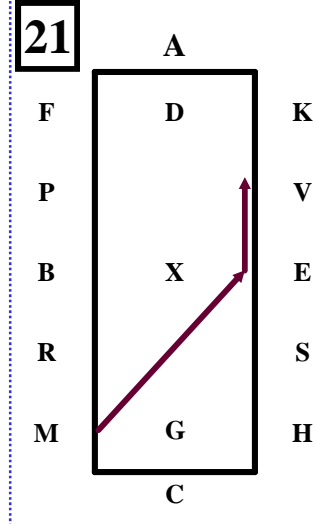

1

A – X Enter at Working Trot.
X.....Halt.....Salute.

2

XCM.....Collected Trot.

3

MXK.....Extended Trot.

4

KAF ...Collected Trot.
FB 15m deviation
Pairs reins in one hand

LM.....Extended Trot reins in one hand.

MC.....Working Trot reins at will. Loop to the left 20m, Loop to the right 20m. Halt perpendicular to the centre line, driver on centre line.

Rein Back 3 m

EV....Working Trot 20m half Loop to E. Working Trot.

VL....Collected Trot reins in one hand 20m half circle left.

LH....Extended Trot reins in one hand.

HCM Working Trot reins at will.

MEV....Free Walk.

VKAD....Collected Trot.

DXG Extended Trot.

G Halt. Salute.