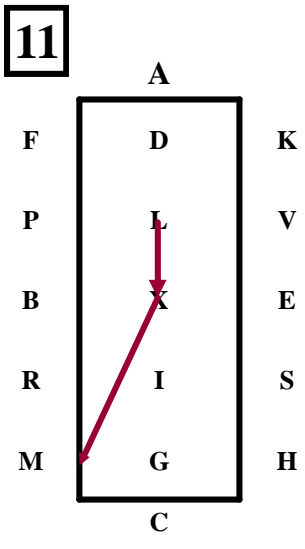

1

A – X Enter at Working Trot.
X.....Halt.....Salute.

2

XCM.....Collected Trot.

3

MXK.....Extended Trot.

4

KAF ...Collected Trot.
FB 15m deviation
Pairs reins in one hand

5

BM Working Trot. 10m deviation
Pairs in one hand.

6

MCH ...Working Trot
(Pairs reins at will)
HE.....Extended Trot.

7

E Collected Trot.
EX20m half circle to the left

8

XBX ... 20m circle right reins in
one hand. Start driver on X
finish horse at X.

9

XE ..20m half circle left reins at will.
EFADL Working Trot.

10

L Halt 8 seconds.

LXM.....Free Walk.

MC ... Collected Trot.
C..... Circle left 15m.
CH Collected Trot.

HP.....Extended Trot.

PL...Collected Trot reins in one hand, 20m half circle right

LM.....Extended Trot reins in one hand.

MC.....Working Trot reins at will. Loop to the left 20m, Loop to the right 20m. Halt perpendicular to the centre line, driver on centre line.

Rein Back 3 m

EV....Working Trot 20m half Loop to E. Working Trot.