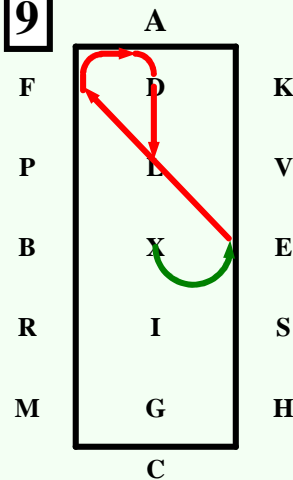

XBX ... 20m circle right reins in
one hand. Start driver on X
finish horse at X.

9