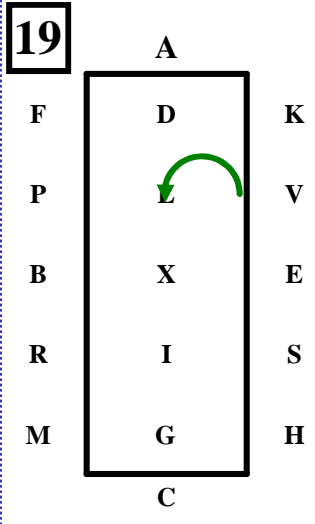

LM.....Extended Trot reins in one hand.

MC.....Working Trot reins at will. Loop to the left 20m, Loop to the right 20m. Halt perpendicular to the centre line, driver on centre line.

Rein Back 3 m

EV....Working Trot 20m half Loop to E. Working Trot.