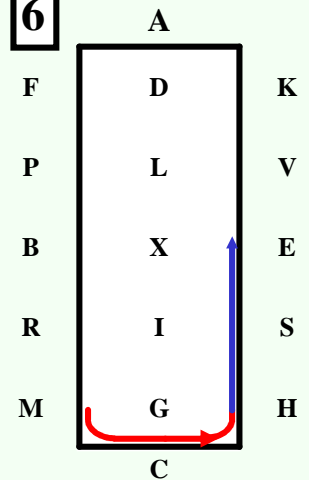

1

A – X Enter at Working Trot.
X.....Halt.....Salute.

2

XCM.....Collected Trot.

3

MXK.....Extended Trot.

4

KAF ...Collected Trot.
FB 15m deviation
Pairs reins in one hand

5

BM Working Trot. 10m deviation
Pairs in one hand.

6

MCH ...Working Trot
(Pairs reins at will)
HE.....Extended Trot.

7

E Collected Trot.
EX20m half circle to the left

8

XBX ... 20m circle right reins in
one hand. Start driver on X
finish horse at X.