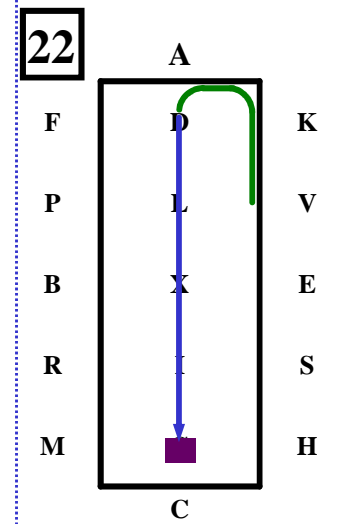

LM.....Extended Trot reins in one hand.

MC.....Working Trot reins at will. Loop to the left 20m, Loop to the right 20m. Halt perpendicular to the centre line, driver on centre line.

Rein Back 3 m

EV....Working Trot 20m half Loop to E. Working Trot.

VL....Collected Trot reins in one hand 20m half circle left.

LH....Extended Trot reins in one hand.

HCM Working Trot reins at will.

MEV....Free Walk.

VKAD....Collected Trot.

DXG Extended Trot.

G Halt. Salute.

Colour Code ■ Halt or walk ■ Collected trot ■ Working trot ■ Extended trot ≡ Rein back