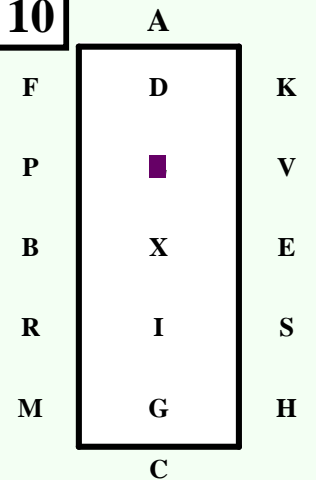

XE ..20m half circle left reins at will.
EFADL ..... Working Trot.

10