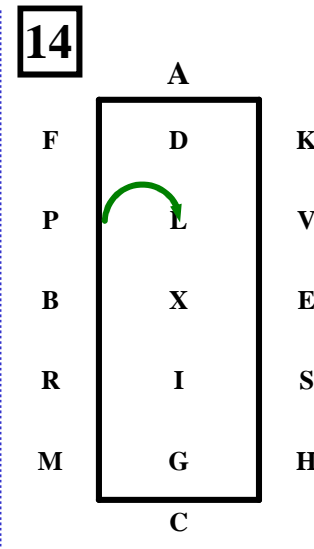

1

A – X Enter at Working Trot.
X.....Halt.....Salute.

2

XCM.....Collected Trot.

3

MXK.....Extended Trot.

4

KAF ...Collected Trot.
FB 15m deviation
Pairs reins in one hand

9

XE ..20m half circle left reins at will.
EFADL Working Trot.

10

L Halt 8 seconds.

LXM.....Free Walk.

MC ... Collected Trot.
C..... Circle left 15m.
CH Collected Trot.

HP.....Extended Trot.

PL...Collected Trot reins in one hand, 20m half circle right

LM.....Extended Trot reins in one hand.

MC.....Working Trot reins at will. Loop to the left 20m, Loop to the right 20m. Halt perpendicular to the centre line, driver on centre line.

Rein Back 3 m

EV....Working Trot 20m half Loop to E. Working Trot.