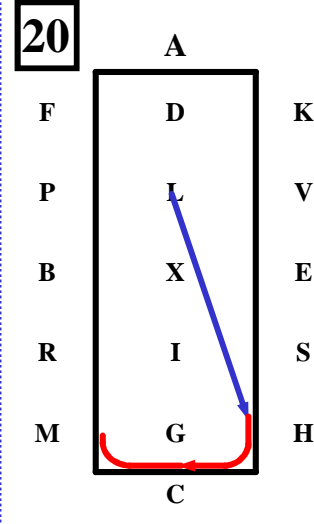

LH....Extended Trot reins in one hand.

HCM Working Trot reins at will.