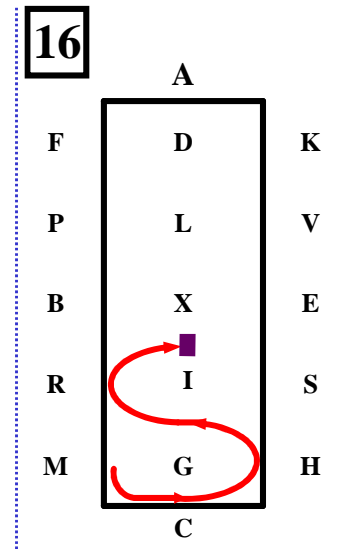

1

A – X Enter at Working Trot.
X.....Halt.....Salute.

2

XCM.....Collected Trot.

3

MXK.....Extended Trot.

4

KAF ...Collected Trot.
FB 15m deviation
Pairs reins in one hand

5

BM Working Trot. 10m deviation
Pairs in one hand.

6

MCH ...Working Trot
(Pairs reins at will)
HE.....Extended Trot.

7

E Collected Trot.
EX20m half circle to the left

8

XBX ... 20m circle right reins in
one hand. Start driver on X
finish horse at X.

9

XE ..20m half circle left reins at will.
EFADL Working Trot.

10

L Halt 8 seconds.

LXM.....Free Walk.

MC ... Collected Trot.
C..... Circle left 15m.
CH Collected Trot.

HP.....Extended Trot.

PL...Collected Trot reins in one hand, 20m half circle right

LM.....Extended Trot reins in one hand.

MC.....Working Trot reins at will. Loop to the left 20m, Loop to the right 20m. Halt perpendicular to the centre line, driver on centre line.

Rein Back 3 m

EV....Working Trot 20m half Loop to E. Working Trot.