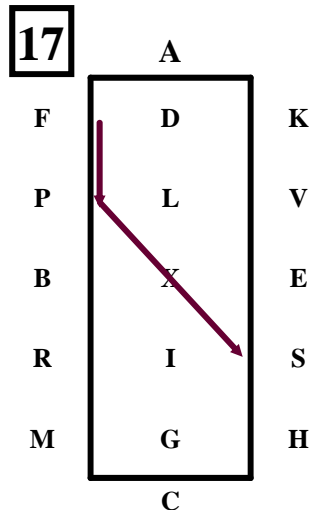

**A** ....Enter at Working Trot.  
**X**.....Halt.....Salute.

**XCH**....Collected Trot.

**HX**.....Extended Trot.

**X** ..... Reins in one hand.  
 Collected Trot.  
 Circle right 20 metres.

**XK** ...Extended Trot.  
**KAF**...Reins at will.  
 Collected Trot.

**FB** ...Collected Trot.  
 15 m Deviation.

**BH** ..... Extended Trot.  
**HCM** ... Working Trot.

**MX** ... Extended Trot.

**X** ..... Reins in one hand.  
 Collected Trot.  
 Circle left 20 metres.

**XF** ..... Extended Trot.  
**FAK**..... Reins at will,  
 Collected Trot.

**KE**...Collected Trot,  
15 m Deviation.

**EM** ..... Extended Trot.  
**MC**.....Working Trot.

**C**....Working Trot 33m loop left  
Halt perpendicular to the centre line  
with the driver on the centre line.  
Immobile for eight seconds.

Working Trot 33m loop right  
Halt perpendicular to the centre line  
With the driver on the centre line.

Rein Back 3 metres.

Working Trot 33 m to the left.  
**AF**.....Working Trot.  
**F**.....Walk.

**FPXS** ... Walk.