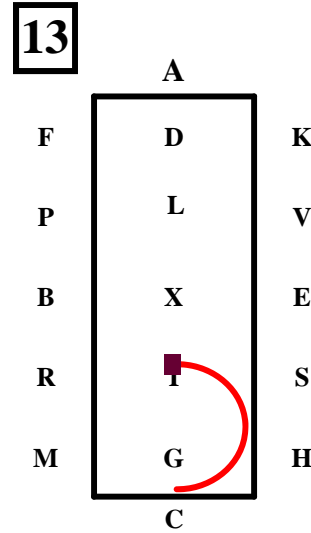

**A** ....Enter at Working Trot.  
**X**.....Halt.....Salute.

**XCH**....Collected Trot.

**HX**.....Extended Trot.

**X** ..... Reins in one hand.  
 Collected Trot.  
 Circle right 20 metres.

**XK** ...Extended Trot.  
**KAF**...Reins at will.  
 Collected Trot.

**FB** ...Collected Trot.  
 15 m Deviation.

**BH** ..... Extended Trot.  
**HCM** ... Working Trot.

**MX** ... Extended Trot.

**X** ..... Reins in one hand.  
 Collected Trot.  
 Circle left 20 metres.

**XF** ..... Extended Trot.  
**FAK**..... Reins at will,  
 Collected Trot.

**KE**...Collected Trot,  
15 m Deviation.

**EM** ..... Extended Trot.  
**MC**.....Working Trot.

**C**....Working Trot 33m loop left  
Halt perpendicular to the centre line  
with the driver on the centre line.  
Immobile for eight seconds.