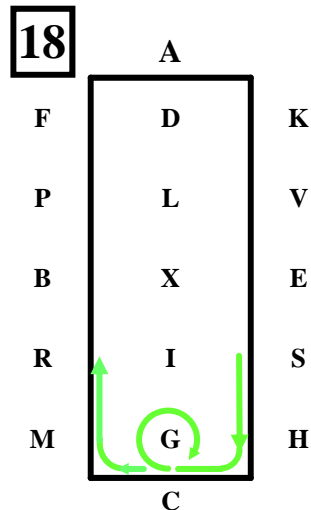

**A** ....Enter at Working Trot.  
**X**.....Halt.....Salute.

**XCH**....Collected Trot.

**HX**.....Extended Trot.

**X** ..... Reins in one hand.  
 Collected Trot.  
 Circle right 20 metres.

**XK** ...Extended Trot.  
**KAF**...Reins at will.  
 Collected Trot.

**FB** ...Collected Trot.  
 15 m Deviation.

**BH** ..... Extended Trot.  
**HCM** ... Working Trot.

**MX** ... Extended Trot.

**X** ..... Reins in one hand.  
 Collected Trot.  
 Circle left 20 metres.

**XF** ..... Extended Trot.  
**FAK**..... Reins at will,  
 Collected Trot.

Working Trot 33m loop right  
Halt perpendicular to the centre line  
With the driver on the centre line.

Rein Back 3 metres.

Working Trot 33 m to the left.  
**AF**.....Working Trot.  
**F**.....Walk.

**FPXS** ... Walk.

**SHC** ...Collected Trot.  
**C**..... Reins in one hand, circle  
right 15 metres.  
**CMR** ...Collected Trot. Reins aw

**RXVK** ...Extended Trot.  
**KAD**.....Collected Trot.

**DXG** ..... Extended Trot.  
**G** ..... Halt.... Salute.  
Leave the arena at Working Trot.