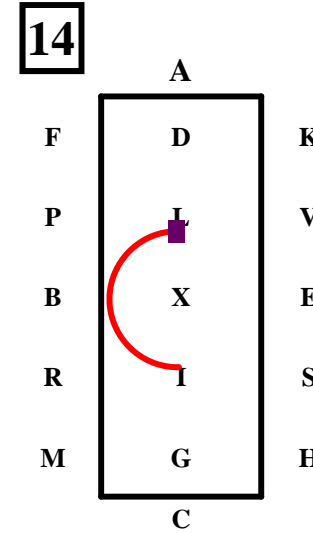

**A** ....Enter at Working Trot.  
**X**.....Halt.....Salute.

**XCH**....Collected Trot.

**HX**.....Extended Trot.

**X** ..... Reins in one hand.  
 Collected Trot.  
 Circle right 20 metres.

**XK** ...Extended Trot.  
**KAF**...Reins at will.  
 Collected Trot.

**FB** ...Collected Trot.  
 15 m Deviation.

**BH** ..... Extended Trot.  
**HCM** ... Working Trot.

**MX** ... Extended Trot.

**X** ..... Reins in one hand.  
 Collected Trot.  
 Circle left 20 metres.

**XF** ..... Extended Trot.  
**FAK**..... Reins at will,  
 Collected Trot.

**KE**...Collected Trot,  
15 m Deviation.

**EM** ..... Extended Trot.  
**MC**.....Working Trot.

**C**....Working Trot 33m loop left  
Halt perpendicular to the centre line  
with the driver on the centre line.  
Immobile for eight seconds.

Working Trot 33m loop right  
Halt perpendicular to the centre line  
With the driver on the centre line.

Rein Back 3 metres.

Working Trot 33 m to the left.  
**AF**.....Working Trot.  
**F**.....Walk.

**FPXS** ... Walk.