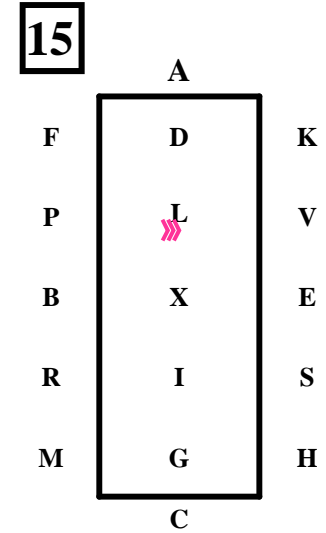

**A** ....Enter at Working Trot.  
**X**.....Halt.....Salute.

**XCH**....Collected Trot.

**HX**.....Extended Trot.

**X** ..... Reins in one hand.  
 Collected Trot.  
 Circle right 20 metres.

**XK** ...Extended Trot.  
**KAF**...Reins at will.  
 Collected Trot.

**FB** ...Collected Trot.  
 15 m Deviation.

**BH** ..... Extended Trot.  
**HCM** ... Working Trot.

**MX** ... Extended Trot.

**X** ..... Reins in one hand.  
 Collected Trot.  
 Circle left 20 metres.

**XF** ..... Extended Trot.  
**FAK**..... Reins at will,  
 Collected Trot.

**KE**...Collected Trot,  
15 m Deviation.

**EM** ..... Extended Trot.  
**MC**.....Working Trot.

**C**....Working Trot 33m loop left  
Halt perpendicular to the centre line  
with the driver on the centre line.  
Immobile for eight seconds.

Working Trot 33m loop right  
Halt perpendicular to the centre line  
With the driver on the centre line.

Rein Back 3 metres.

Working Trot 33 m to the left.  
**AF**.....Working Trot.  
**F**.....Walk.

**FPXS** ... Walk.