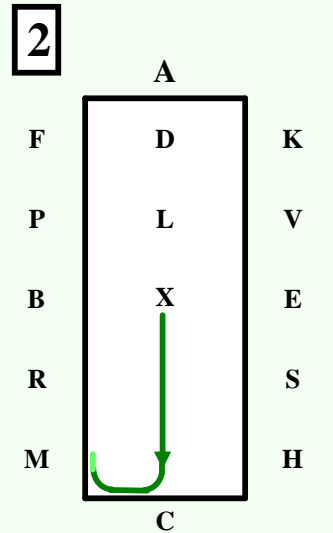

A – X Enter at Working Trot.
X.....Halt.....Salute.

XCM....Collected Trot.

MXK.....Extended Trot.

KAF ...Collected Trot.
FB 15m deviation

BM Working Trot. 10m deviation

MCH ...Working Trot
HE.....Extended Trot.

E Collected Trot.
EX20m half circle to the left

XBX ... 20m circle right reins in one hand. Start driver on X finish horse at X.

XE ..20m half circle left reins at will.
EFADL Working Trot.

L Halt 8 seconds.

14

PL...Collected Trot reins in one hand, 20m half circle right

15

LM.....Extended Trot reins in one hand.

16

MC.....Working Trot reins at will. Loop to the left 20m, Loop to the right 20m.Halt perpendicular to the centre line, driver on centre line.