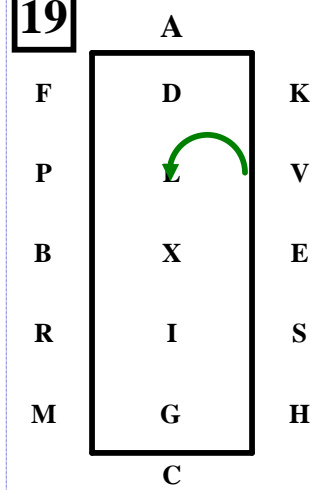

17

Rein Back 3 m

18

EV....Working Trot 20m half Loop to E. Working Trot.

19

VL....Collected Trot reins in one hand 20m half circle left.

20

LH.... Extended Trot reins in one hand.