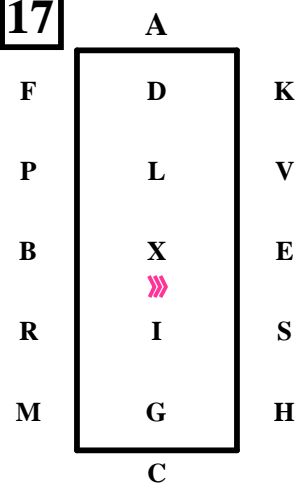

A – X Enter at Working Trot.
X.....Halt.....Salute.

XCM....Collected Trot.

MXK.....Extended Trot.

KAF ...Collected Trot.
FB 15m deviation

BM Working Trot. 10m deviation

MCH ...Working Trot
HE.....Extended Trot.

14

PL...Collected Trot reins in one hand, 20m half circle right

15

LM.....Extended Trot reins in one hand.

16

MC.....Working Trot reins at will. Loop to the left 20m, Loop to the right 20m.Halt perpendicular to the centre line, driver on centre line.

17

Rein Back 3 m

18

EV....Working Trot 20m half Loop to E. Working Trot.

19

VL....Collected Trot reins in one hand 20m half circle left.

20

LH.... Extended Trot reins in one hand.