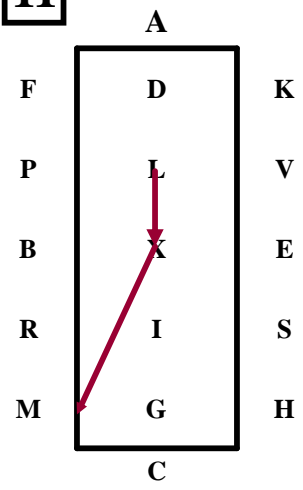

A – X Enter at Working Trot.
X.....Halt.....Salute.

XCM....Collected Trot.

MXK.....Extended Trot.

KAF ...Collected Trot.
FB 15m deviation

BM Working Trot. 10m deviation

MCH ...Working Trot
HE.....Extended Trot.

E Collected Trot.
EX20m half circle to the left

XBX ... 20m circle right reins in one hand. Start driver on X finish horse at X.

XE ..20m half circle left reins at will.
EFADL Working Trot.

L Halt 8 seconds.

11

LXM.....Free Walk.

12

MC ... Collected Trot.

C..... Circle left 15m.

CH Collected Trot.

13

HP.....Extended Trot.

14

PL...Collected Trot reins in one hand, 20m half circle right

15

LM.....Extended Trot reins in one hand.

16

MC.....Working Trot reins at will. Loop to the left 20m, Loop to the right 20m.Halt perpendicular to the centre line, driver on centre line.