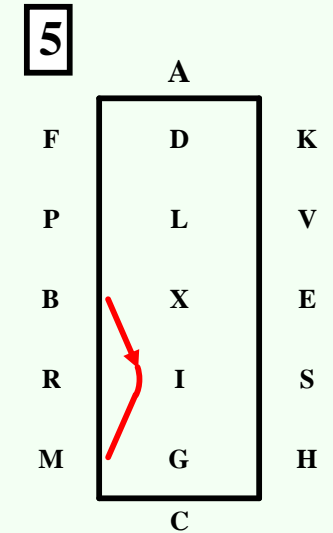

A – X Enter at Working Trot.
X.....Halt.....Salute.

XCM....Collected Trot.

MXK.....Extended Trot.

KAF ...Collected Trot.
FB 15m deviation

BM Working Trot. 10m deviation

MCH ...Working Trot
HE.....Extended Trot.

E Collected Trot.
EX20m half circle to the left

XBX ... 20m circle right reins in one hand. Start driver on X finish horse at X.

XE ..20m half circle left reins at will.
EFADL Working Trot.

L Halt 8 seconds.

14

PL...Collected Trot reins in one hand, 20m half circle right

15

LM.....Extended Trot reins in one hand.

16

MC.....Working Trot reins at will. Loop to the left 20m, Loop to the right 20m.Halt perpendicular to the centre line, driver on centre line.