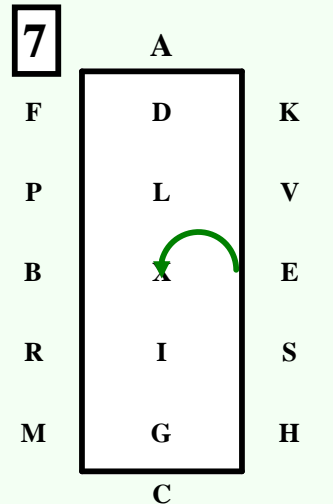

A – X Enter at Working Trot.
X.....Halt.....Salute.

XCM....Collected Trot.

MXK.....Extended Trot.

KAF ...Collected Trot.
FB 15m deviation

BM Working Trot. 10m deviation

MCH ...Working Trot
HE.....Extended Trot.

E Collected Trot.
EX20m half circle to the left

XBX ... 20m circle right reins in one hand. Start driver on X finish horse at X.

XE ..20m half circle left reins at will.
EFADL Working Trot.

L Halt 8 seconds.

14

PL...Collected Trot reins in one hand, 20m half circle right

15

LM.....Extended Trot reins in one hand.

16

MC.....Working Trot reins at will. Loop to the left 20m, Loop to the right 20m.Halt perpendicular to the centre line, driver on centre line.