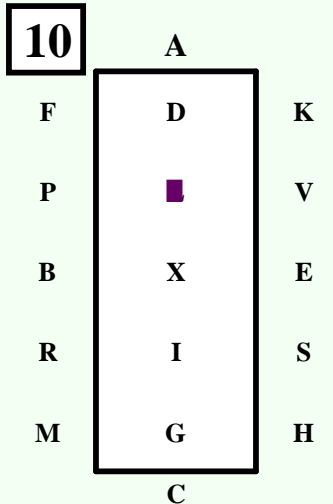

A – X Enter at Working Trot.
X.....Halt.....Salute.

XCM....Collected Trot.

MXK.....Extended Trot.

KAF ...Collected Trot.
FB 15m deviation

BM Working Trot. 10m deviation

MCH ...Working Trot
HE.....Extended Trot.

E Collected Trot.
EX20m half circle to the left

XBX ... 20m circle right reins in one hand. Start driver on X finish horse at X.

XE ..20m half circle left reins at will.
EFADL Working Trot.

L Halt 8 seconds.