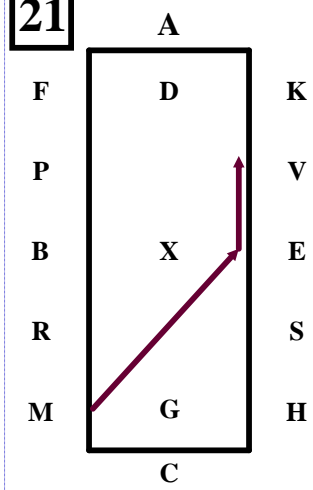

LH.... Extended Trot reins in one hand.

HCM Working Trot reins at will.

21