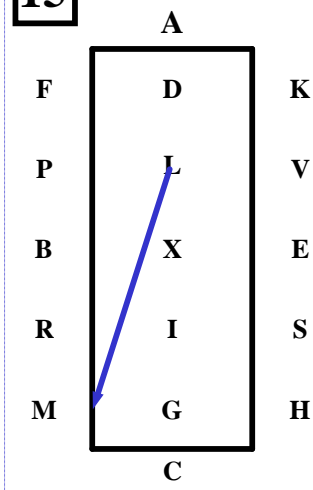

11

LXM.....Free Walk.

12

MC ... Collected Trot.

C..... Circle left 15m.

CH Collected Trot.

13

HP.....Extended Trot.

14

PL...Collected Trot reins in one hand, 20m half circle right

15

LM.....Extended Trot reins in one hand.

16

MC.....Working Trot reins at will. Loop to the left 20m, Loop to the right 20m.Halt perpendicular to the centre line, driver on centre line.