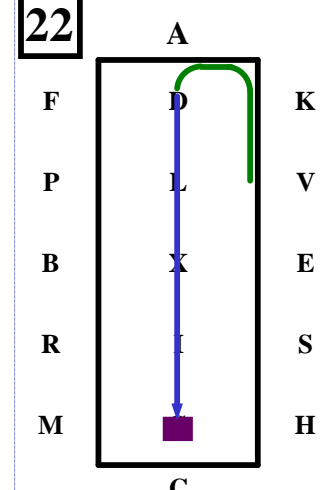

14

PL...Collected Trot reins in one hand, 20m half circle right

15

LM.....Extended Trot reins in one hand.

16

MC.....Working Trot reins at will. Loop to the left 20m, Loop to the right 20m.Halt perpendicular to the centre line, driver on centre line.

17

Rein Back 3 m

18

EV....Working Trot 20m half Loop to E. Working Trot.

19

VL....Collected Trot reins in one hand 20m half circle left.

20

LH.... Extended Trot reins in one hand.

HCM Working Trot reins at will.

21

MEV....Free Walk.

22

VKAD....Collected Trot.
DXG Extended Trot.
G Halt. Salute.

Colour Code Halt or walk Collected trot Working trot Extended trot Rein back