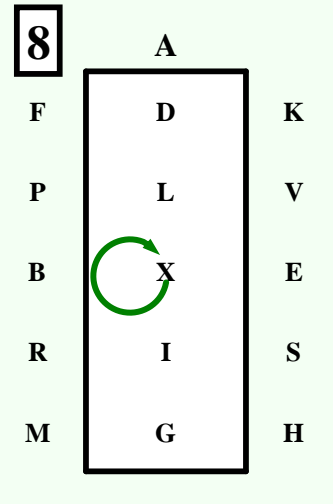

A – X Enter at Working Trot.
X.....Halt.....Salute.

XCM....Collected Trot.

MXK.....Extended Trot.

KAF ...Collected Trot.
FB 15m deviation

BM Working Trot. 10m deviation

MCH ...Working Trot
HE.....Extended Trot.

E Collected Trot.
EX20m half circle to the left

XBX ... 20m circle right reins in one hand. Start driver on X finish horse at X.

XE ..20m half circle left reins at will.
EFADL Working Trot.

L Halt 8 seconds.