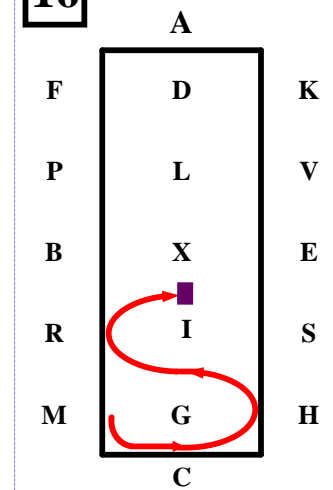

14

PL...Collected Trot reins in one hand, 20m half circle right

15

LM.....Extended Trot reins in one hand.

16

MC.....Working Trot reins at will. Loop to the left 20m, Loop to the right 20m.Halt perpendicular to the centre line, driver on centre line.

17

Rein Back 3 m

18

EV....Working Trot 20m half Loop to E. Working Trot.

19

VL....Collected Trot reins in one hand 20m half circle left.

20

LH.... Extended Trot reins in one hand.