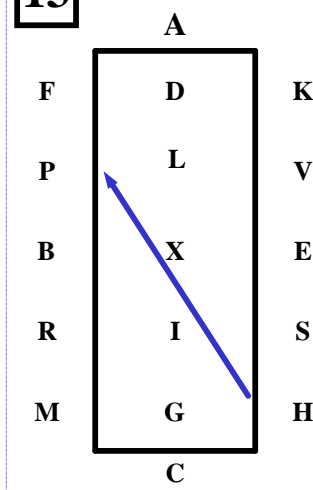

11

LXM.....Free Walk.

12

MC ... Collected Trot.

C..... Circle left 15m.

CH Collected Trot.

13

HP.....Extended Trot.

14

PL...Collected Trot reins in one hand, 20m half circle right

15

LM.....Extended Trot reins in one hand.

16

MC.....Working Trot reins at will. Loop to the left 20m, Loop to the right 20m.Halt perpendicular to the centre line, driver on centre line.