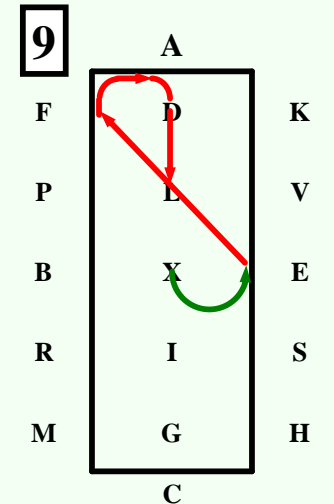

A – X Enter at Working Trot.
X.....Halt.....Salute.

XCM....Collected Trot.

MXK.....Extended Trot.

KAF ...Collected Trot.
FB 15m deviation

BM Working Trot. 10m deviation

MCH ...Working Trot
HE.....Extended Trot.

E Collected Trot.
EX20m half circle to the left

XBX ... 20m circle right reins in one hand. Start driver on X finish horse at X.

XE ..20m half circle left reins at will.
EFADL Working Trot.

L Halt 8 seconds.

14

PL...Collected Trot reins in one hand, 20m half circle right

15

LM.....Extended Trot reins in one hand.

16

MC.....Working Trot reins at will. Loop to the left 20m, Loop to the right 20m.Halt perpendicular to the centre line, driver on centre line.