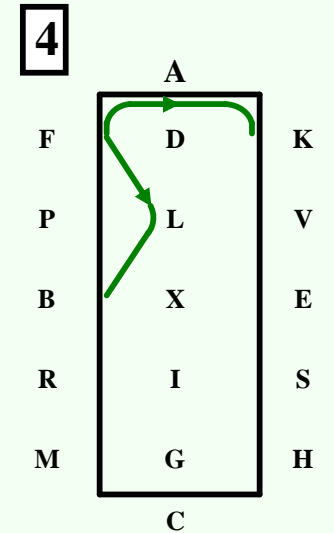

A – X Enter at Working Trot.
X.....Halt.....Salute.

XCM....Collected Trot.

MXK.....Extended Trot.

KAF ...Collected Trot.
FB 15m deviation

BM Working Trot. 10m deviation

MCH ...Working Trot
HE.....Extended Trot.

E Collected Trot.
EX20m half circle to the left

XBX ... 20m circle right reins in one hand. Start driver on X finish horse at X.

XE ..20m half circle left reins at will.
EFADL Working Trot.

L Halt 8 seconds.

14

PL...Collected Trot reins in one hand, 20m half circle right

15

LM.....Extended Trot reins in one hand.

16

MC.....Working Trot reins at will. Loop to the left 20m, Loop to the right 20m.Halt perpendicular to the centre line, driver on centre line.