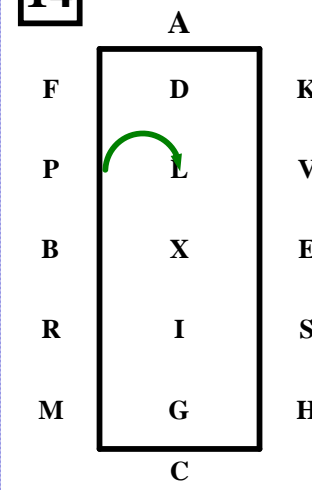

11

LXM.....Free Walk.

12

MC ... Collected Trot.

C..... Circle left 15m.

CH Collected Trot.

13

HP.....Extended Trot.

14

PL...Collected Trot reins in one hand, 20m half circle right

15

LM.....Extended Trot reins in one hand.

16

MC.....Working Trot reins at will. Loop to the left 20m, Loop to the right 20m.Halt perpendicular to the centre line, driver on centre line.