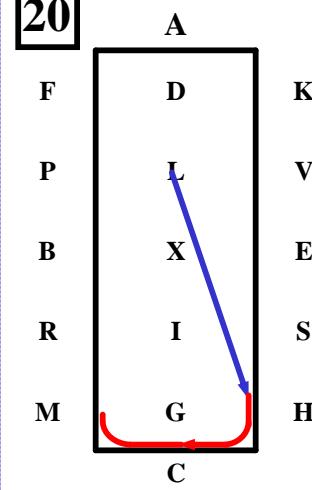

14

PL...Collected Trot reins in one hand, 20m half circle right

15

LM.....Extended Trot reins in one hand.

16

MC.....Working Trot reins at will. Loop to the left 20m, Loop to the right 20m.Halt perpendicular to the centre line, driver on centre line.

17

Rein Back 3 m

18

EV....Working Trot 20m half Loop to E. Working Trot.

19

VL....Collected Trot reins in one hand 20m half circle left.

20

LH.... Extended Trot reins in one hand.