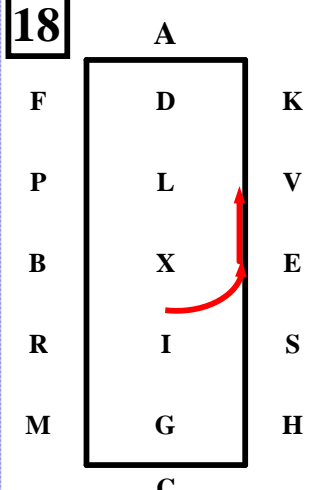

14

PL...Collected Trot reins in one hand, 20m half circle right

15

LM.....Extended Trot reins in one hand.

16

MC.....Working Trot reins at will. Loop to the left 20m, Loop to the right 20m.Halt perpendicular to the centre line, driver on centre line.

17

Rein Back 3 m

18

EV....Working Trot 20m half Loop to E. Working Trot.

19

VL....Collected Trot reins in one hand 20m half circle left.

20

LH.... Extended Trot reins in one hand.