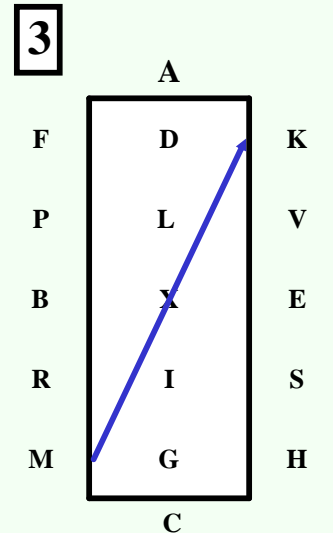

A – X Enter at Working Trot.
X.....Halt.....Salute.

XCM....Collected Trot.

MXK.....Extended Trot.

KAF ...Collected Trot.
FB 15m deviation

BM Working Trot. 10m deviation

MCH ...Working Trot
HE.....Extended Trot.

E Collected Trot.
EX20m half circle to the left

XBX ... 20m circle right reins in one hand. Start driver on X finish horse at X.

XE ..20m half circle left reins at will.
EFADL Working Trot.

L Halt 8 seconds.