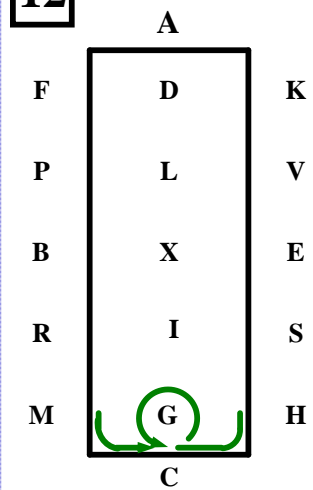

A – X Enter at Working Trot.
X.....Halt.....Salute.

XCM....Collected Trot.

MXK.....Extended Trot.

KAF ...Collected Trot.
FB 15m deviation

BM Working Trot. 10m deviation

MCH ...Working Trot
HE.....Extended Trot.

E Collected Trot.
EX20m half circle to the left

XBX ... 20m circle right reins in one hand. Start driver on X finish horse at X.

XE ..20m half circle left reins at will.
EFADL Working Trot.

L Halt 8 seconds.

11

LXM.....Free Walk.

12

MC ... Collected Trot.

C..... Circle left 15m.

CH Collected Trot.

13

HP.....Extended Trot.

14

PL...Collected Trot reins in one hand, 20m half circle right

15

LM.....Extended Trot reins in one hand.

16

MC.....Working Trot reins at will. Loop to the left 20m, Loop to the right 20m.Halt perpendicular to the centre line, driver on centre line.